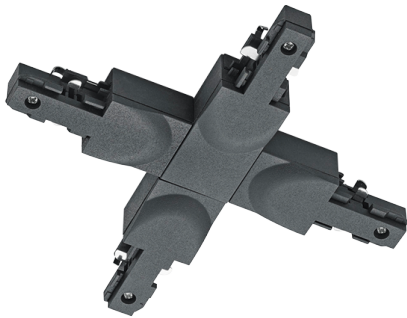

Product Data Sheet

X Connector - Matt Black

Part No: 702432

- Connects two tracks together at right angles to each other
- Wall and ceiling mountable
- IP20
- Plastic

Technical Specification

Part No	702432
Finish	Matt Black
IP Rating	20
Length	160
Width	20
Depth	170
Material / Made From	Metal