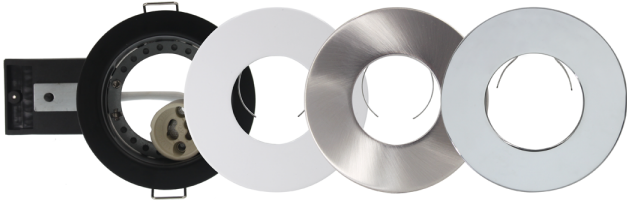

Product Data Sheet

White open back IP65 fire rated downlight

Part No: **FN-S-WH**

- Twist off bezel
- Loop In/Out Push Fit Terminal
- 30,60,90 minute fire rated - timber joist
- Engineered joist tested including i-joist & posi joist - details on request

Technical Specification

Part No	FN-S-WH
Finish	White
Voltage	240
IP Rating	65
Lamp Holder	GU10
Lamp Included	No
Depth	100
Diameter	85
Cut Out	68
Class 1 or 2 or 3	II
EAN	5055530823723
Unit of sale	1
Notes	
Price per	each
Price	each