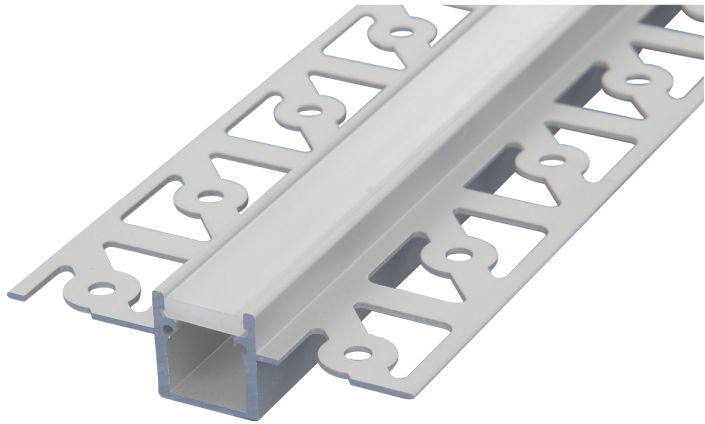

Product Data Sheet

TXNW narrow plaster-in wall profile

Part No: TXNW-PROFILE

- Narrow plaster-in wall profile
- Fits 10mm wide LED tape
- Opal diffuser available (sold separately)
- End caps available
- Stock length 2m

Technical Specification

Part No	TXNW-PROFILE
Finish	Aluminium
Width	58.5
Internal Width	11
Depth	15
Cut Out	14.5

Material / Made From	Metal
Length	
Unit of sale	2
Notes	Bespoke service NOT available through online ordering, sold in stock lengths only.
Price per	per meter