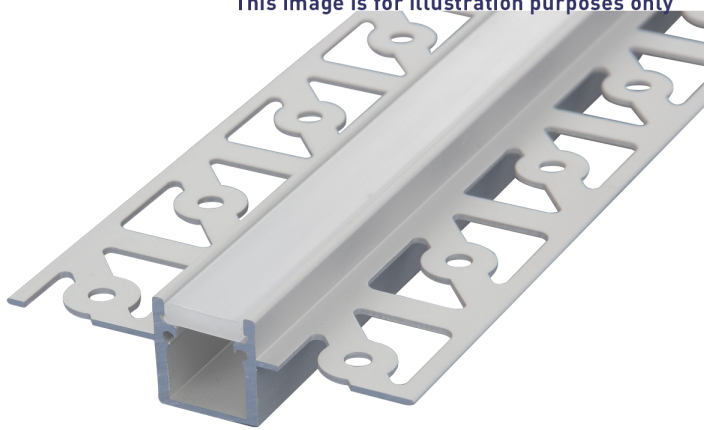

Product Data Sheet

TXNW end cap set

Part No: TXNW-END-SET

- Narrow plaster-in wall profile end cap set

This image is for illustration purposes only

Technical Specification

Part No	TXNW-END-SET
Cut Out	
Depth	
Internal Width	
Width	
Material / Made From	
Finish	
Price per	each

Notes

Unit of sale

1

Length