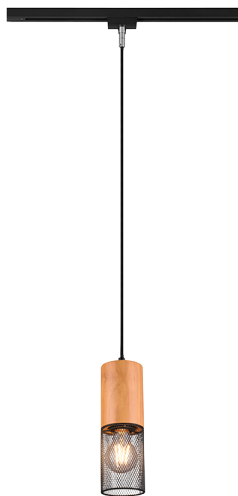

Product Data Sheet

Tosh Track Pendant - Matt Black/Wood

Part No: 73430132

- Ceiling mounting in track

- Metal

- IP20

- Requires E27 x 1 max 25W

- Lamp(s) not included

</p>

Technical Specification

Part No	73430132
Voltage	240
Wattage	Max 25W
Finish	Matt Black/Wood
IP Rating	20
Diameter	60

Depth	1800
Material / Made From	Metal
Unit of sale	1
Price	each
Notes	
Lamp Holder	E14
EAN	4017807506037