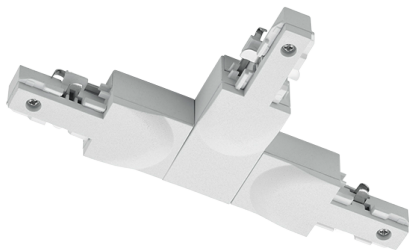

### T Connector - Matt White

Part No: 702331

- Connects three tracks at right angles to each other
- Wall and ceiling mounting
- IP20
- Inner protective conductor
- Plastic

### Technical Specification

|                      |            |
|----------------------|------------|
| Part No              | 702331     |
| Finish               | Matt White |
| IP Rating            | 20         |
| Length               | 90         |
| Width                | 20         |
| Depth                | 100        |
| Material / Made From | Plastic    |