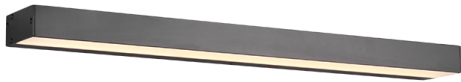

Product Data Sheet

Rocco - Matt Black

Part No: 283916032

- Up and down lighting
- Wall mounting
- IP44 rated - suitable for use within a bathroom

Technical Specification

Part No	283916032
Lumens	800
CCT	3000
Colour Temperature	Warm White
Finish	Matt Black
Voltage	240
Wattage	8

IP Rating	44
Dimmable	N
Lamp Holder	Integrated LED
Length	600
Width	79
Depth	36
Unit of sale	1
Price	each
Notes	
EAN	4017807507911