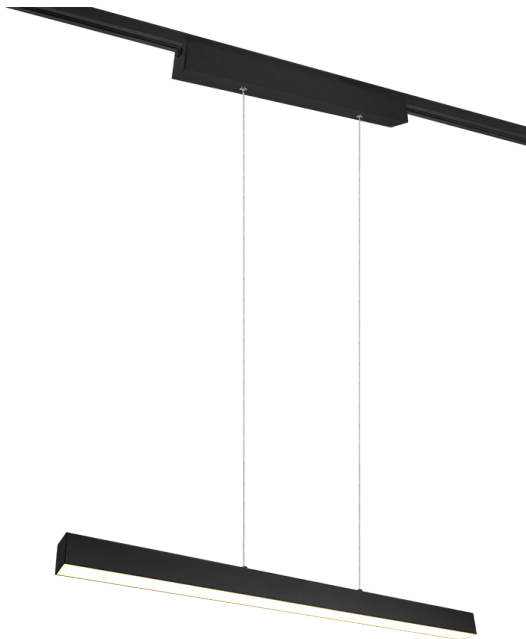

Product Data Sheet

Paros Track Suspension - Matt Black

Part No: 73043132

- Externally dimmable
- Up and down lighting
- Suspension mounting in track
- Metal
- IP20

Technical Specification

| | |
|-----------|------------|
| Part No | 73043132 |
| Voltage | 240 |
| Wattage | 29 |
| Finish | Matt Black |
| IP Rating | 20 |
| Length | 900 |

| | |
|-----------------------------|----------------|
| Depth | 1800 |
| Width | 50 |
| Material / Made From | Metal |
| Unit of sale | 1 |
| Price | each |
| Lamp Holder | Integrated LED |
| Dimmable | Y |
| EAN | 4017807505948 |