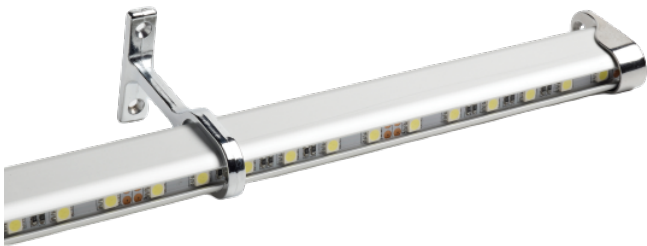

### Metal central support for WHR hanging rail profile

Part No: HR-SUPPORT-SET

- Metal central support for hanging rail profile
- Can not be used with PIR fixing brackets

### Technical Specification

Part No	HR-SUPPORT-SET
Finish	Silver
Material / Made From	Metal
EAN	5055530814455
Depth	
Unit of sale	1
Width	
Price per	each
Notes	
Price	each