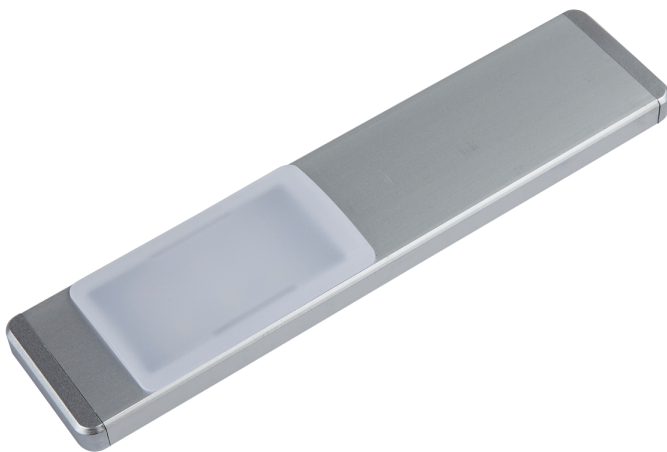

### Linear LED cabinet downlight - 4000k

Part No: KWADRA-NW

- Diffused to avoid dotting
- Easy to fit with concealed fixings
- Plug & socket system to daisy chain fittings
- 2m input lead with TOP connector
- Requires 12V LED driver

## Technical Specification

Part No	KWADRA-NW
Lumens	200
CCT	4000
Colour Temperature	Neutral White
Finish	Satin Silver
Voltage	12

<b>Wattage</b>	2.5
<b>CRI</b>	80
<b>IP Rating</b>	20
<b>Dimmable</b>	Y
<b>Lamp Holder</b>	Integrated LED
<b>Connector Type</b>	TOP
<b>Length</b>	150
<b>Width</b>	35
<b>EAN</b>	5055530819702
<b>Depth</b>	9
<b>Class 1 or 2 or 3</b>	II
<b>Material / Made From</b>	Metal
<b>Notes</b>	
<b>Unit of sale</b>	1
<b>Price per</b>	each
<b>Price</b>	each