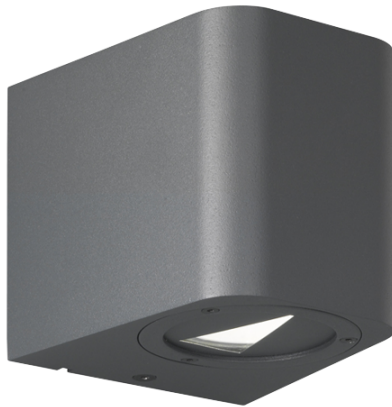

Product Data Sheet

LED up & down adjustable light effect wall light anthracite finish

Part No: R28200642

- Built-in LED
- Up & down light distribution
- IP54 rated for external use
- Comes complete with interchangeable plates to change light effects

Technical Specification

Part No	R28200642
Lumens	2 x 260
CCT	3000
Colour Temperature	Warm White

Finish	Anthracite
Voltage	240
Wattage	2 x 3
CRI	80
IP Rating	54
Dimmable	N
Lamp Holder	Integrated LED
Length	90
Width	98
Depth	105
Class 1 or 2 or 3	I
Material / Made From	Aluminium
EAN	4017807296952
Notes	
Unit of sale	1
Price per	each