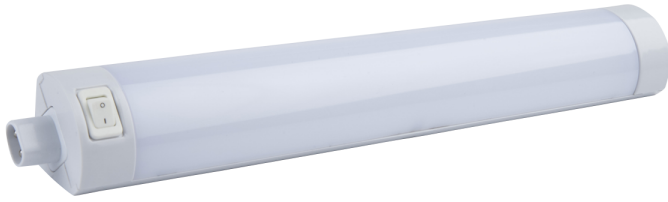

### LED striplight 550mm -3000k

Part No: STRLED550WW

- Opal diffuser to avoid dotting
- Linkable
- Switched
- Includes mains lead and fixing brackets
- Integral driver

## Technical Specification

<b>Part No</b>	<b>STRLED550WW</b>
<b>Lumens</b>	545
<b>CCT</b>	3000
<b>Colour Temperature</b>	Warm White
<b>Finish</b>	White
<b>Voltage</b>	240
<b>Wattage</b>	8
<b>CRI</b>	80
<b>IP Rating</b>	20
<b>Dimmable</b>	N
<b>Connector Type</b>	Bare End
<b>Length</b>	550
<b>Width</b>	36
<b>Depth</b>	35
<b>Class 1 or 2 or 3</b>	II
<b>Material / Made From</b>	Plastic