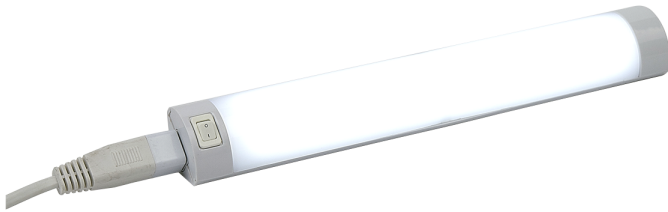

### LED striplight 550mm -3000k

Part No: STRLED550WW

- Opal diffuser to avoid dotting
- Linkable
- Switched
- Includes mains lead and fixing brackets
- Integral driver

## Technical Specification

<b>Part No</b>	<b>STRLED550WW</b>
<b>Lumens</b>	545
<b>CCT</b>	3000
<b>Colour Temperature</b>	Warm White
<b>Finish</b>	White
<b>Voltage</b>	240
<b>Wattage</b>	8
<b>CRI</b>	80
<b>IP Rating</b>	20
<b>Dimmable</b>	N
<b>Connector Type</b>	Bare End
<b>Length</b>	550
<b>Width</b>	36
<b>Depth</b>	35
<b>Class 1 or 2 or 3</b>	II
<b>Material / Made From</b>	Plastic