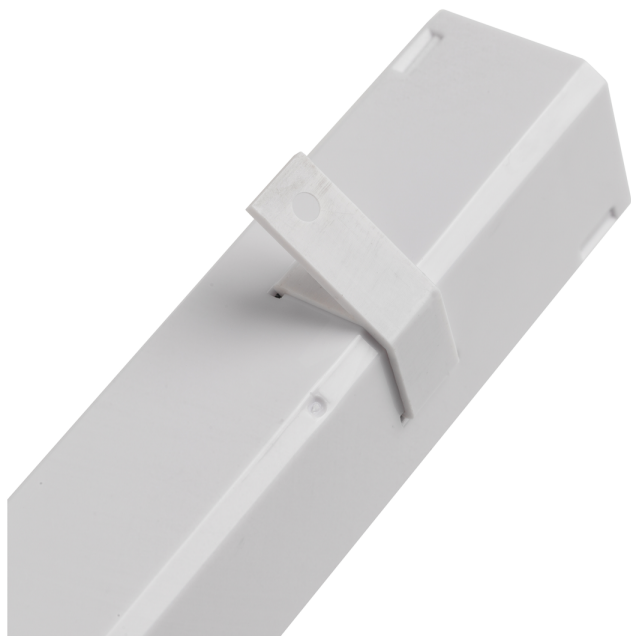

### LED striplight 550mm -3000k

Part No: STRLED550WW

- Opal diffuser to avoid dotting
- Linkable
- Switched
- Includes mains lead and fixing brackets
- Integral driver

## Technical Specification

<b>Part No</b>	<b>STRLED550WW</b>
<b>Lumens</b>	545
<b>CCT</b>	3000
<b>Colour Temperature</b>	Warm White
<b>Finish</b>	White
<b>Voltage</b>	240
<b>Wattage</b>	8
<b>CRI</b>	80
<b>IP Rating</b>	20
<b>Dimmable</b>	N
<b>Connector Type</b>	Bare End
<b>Length</b>	550
<b>Width</b>	36
<b>Depth</b>	35
<b>Class 1 or 2 or 3</b>	II
<b>Material / Made From</b>	Plastic