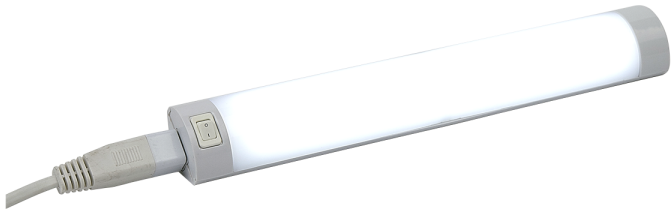

Product Data Sheet

LED striplight 330mm - 3000k

Part No: **STRLED330WW**

- Opal diffuser to avoid dotting
- Linkable
- Switched
- Includes mains lead and fixing brackets
- Integral driver

Technical Specification

Part No	STRLED330WW
Lumens	292
CCT	3000
Colour Temperature	Warm White
Finish	White
Voltage	240
Wattage	4.5
CRI	80
IP Rating	20
Dimmable	N
Connector Type	Bare End
Length	330
Width	36
Depth	35
Class 1 or 2 or 3	II
Material / Made From	Plastic