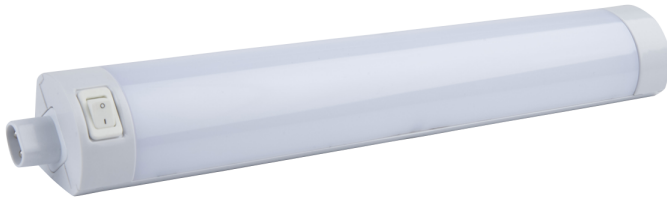

Product Data Sheet

LED striplight 330mm - 3000k

Part No: **STRLED330WW**

- Opal diffuser to avoid dotting
- Linkable
- Switched
- Includes mains lead and fixing brackets
- Integral driver

Technical Specification

Part No	STRLED330WW
Lumens	292
CCT	3000
Colour Temperature	Warm White
Finish	White
Voltage	240
Wattage	4.5
CRI	80
IP Rating	20
Dimmable	N
Connector Type	Bare End
Length	330
Width	36
Depth	35
Class 1 or 2 or 3	II
Material / Made From	Plastic