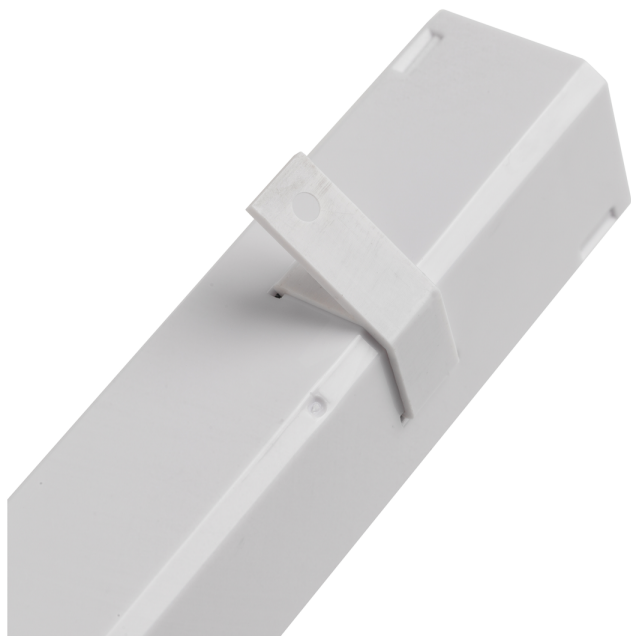

Product Data Sheet

LED striplight 250mm - 6500k

Part No: STRLED250

- Opal diffuser to avoid dotting
- Linkable
- Switched
- Includes mains lead and fixing brackets
- Integral driver

Technical Specification

Part No	STRLED250
Lumens	235
CCT	6000
Colour Temperature	Cool White
Finish	White
Voltage	240
Wattage	3
CRI	80
IP Rating	20
Dimmable	N
Connector Type	Bare End
Length	250
Width	36
Depth	35
Class 1 or 2 or 3	II
Material / Made From	Plastic