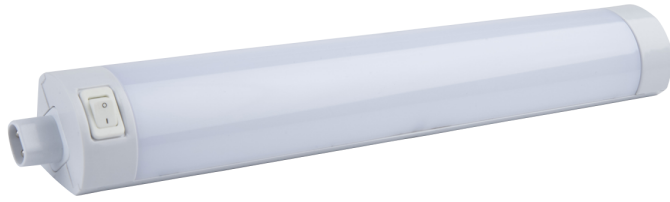

Product Data Sheet

LED striplight 250mm - 6500k

Part No: STRLED250

- Opal diffuser to avoid dotting
- Linkable
- Switched
- Includes mains lead and fixing brackets
- Integral driver

Technical Specification

Part No	STRLED250
Lumens	235
CCT	6000
Colour Temperature	Cool White
Finish	White
Voltage	240
Wattage	3
CRI	80
IP Rating	20
Dimmable	N
Connector Type	Bare End
Length	250
Width	36
Depth	35
Class 1 or 2 or 3	II
Material / Made From	Plastic