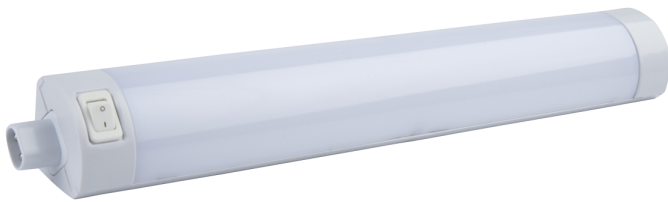

Product Data Sheet

LED striplight 250mm - 3000k

Part No: **STRLED250WW**

- Opal diffuser to avoid dotting
- Linkable
- Switched
- Includes mains lead and fixing brackets
- Integral driver

Technical Specification

Part No	STRLED250WW
Lumens	210
CCT	3000
Colour Temperature	Warm White
Finish	White
Voltage	240
Wattage	3
CRI	80
IP Rating	20
Dimmable	N
Connector Type	Bare End
Length	250
Width	36
Depth	35
Class 1 or 2 or 3	II
Material / Made From	Plastic