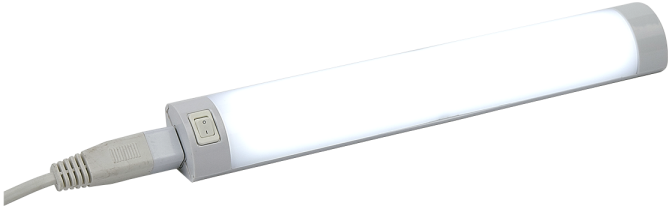

Product Data Sheet

LED striplight 250mm - 3000k

Part No: **STRLED250WW**

- Opal diffuser to avoid dotting
- Linkable
- Switched
- Includes mains lead and fixing brackets
- Integral driver

Technical Specification

Part No	STRLED250WW
Lumens	210
CCT	3000
Colour Temperature	Warm White
Finish	White
Voltage	240
Wattage	3
CRI	80
IP Rating	20
Dimmable	N
Connector Type	Bare End
Length	250
Width	36
Depth	35
Class 1 or 2 or 3	II
Material / Made From	Plastic