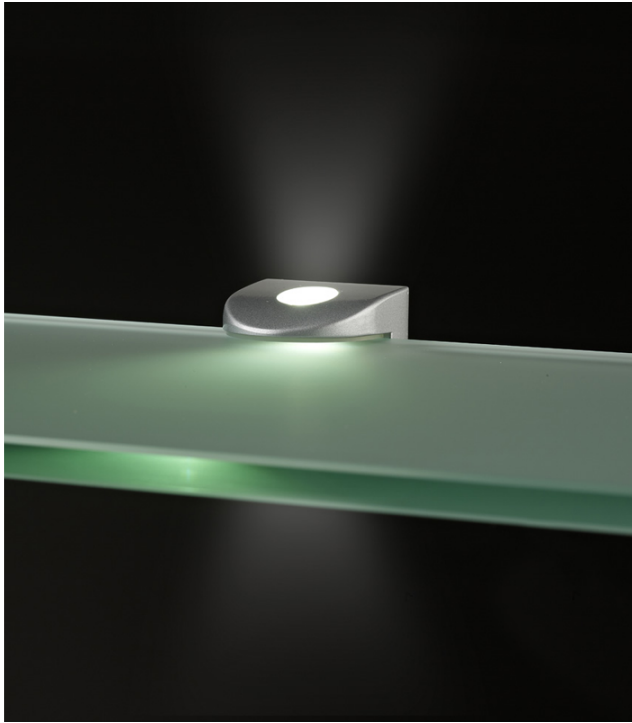

Product Data Sheet

LED shelf clip light - 6500k

Part No: **SHINE-CW**

- Designed to provide a diffused light effect within cabinets
- 3 high output 5050 LEDs to create light effect up & down and through the glass
- Clips fit glass shelves 6-8mm thick. Not to be used as the shelf support
- 2m input lead with TOP connector
- Requires 12V LED driver

Technical Specification

| | |
|---------------------------|-------------------|
| Part No | SHINE-CW |
| CCT | 6000 |
| Colour Temperature | Cool White |
| Finish | Aluminium |

| | |
|-----------------------------|----------------|
| Voltage | 12 |
| Wattage | 1.5 |
| CRI | 80 |
| Dimmable | Y |
| Lamp Holder | Integrated LED |
| Connector Type | TOP |
| Length | 35.5 |
| Depth | 30 |
| Diameter | 38 |
| Class 1 or 2 or 3 | II |
| Material / Made From | Plastic |
| EAN | 5055530814516 |
| Notes | |
| Unit of sale | 1 |
| Price per | each |
| Price | each |