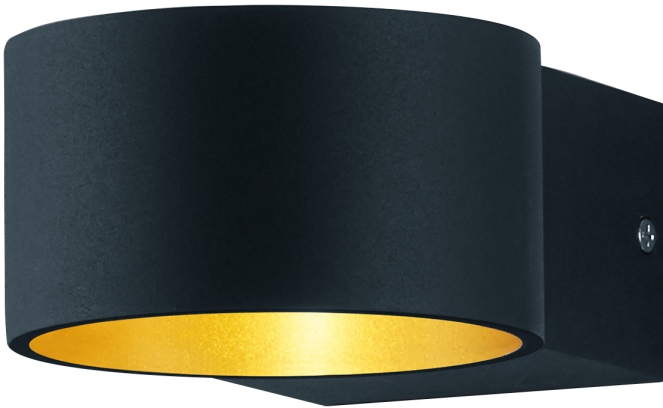

Product Data Sheet

Lacapo Osram LED wall light matt black finish

Part No: 223410132

- Built-in OSRAM LED
- Design allows light to shine up & down the wall

Technical Specification

Part No	223410132
Lumens	430
CCT	3000
Colour Temperature	Warm White
Finish	Matt Black
Voltage	240
Wattage	4.3
CRI	80

IP Rating	20
Dimmable	N
Lamp Holder	Integrated LED
Length	60
Width	105
Depth	150
Class 1 or 2 or 3	I
Material / Made From	Metal
EAN	4017807306309
Notes	
Unit of sale	1
Price per	each
Price	each