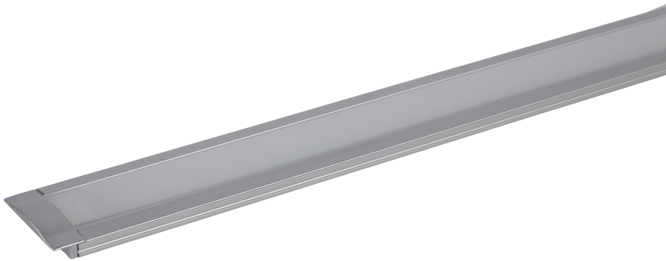

### JXR recessed profile in white

Part No: **JXR-WH-PROFILE**

- Recessed aluminium profile white finish
- Fits 12mm wide LED tape
- Clear, frosted, opal and black diffuser available
- End caps available
- Available in 2.5m lengths

## Technical Specification

<b>Part No</b>	<b>JXR-WH-PROFILE</b>
<b>Finish</b>	White
<b>Width</b>	24.8
<b>Internal Width</b>	12.5
<b>Depth</b>	7

<b>Cut Out</b>	17.2
<b>Material / Made From</b>	Metal
<b>Price per</b>	per meter
<b>Unit of sale</b>	2.5
<b>Notes</b>	Bespoke service NOT available through online ordering, sold in stock lengths only.
<b>Price</b>	per meter