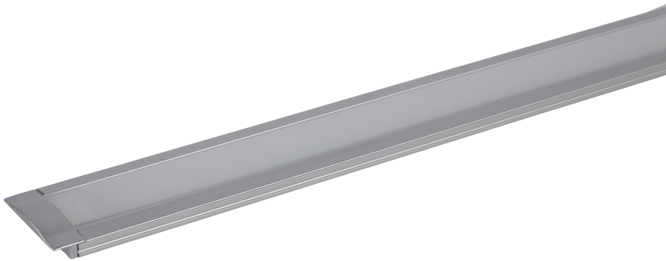

Product Data Sheet

JXR recessed profile in black

Part No: **JXR-BK-PROFILE**

- Recessed aluminium profile black finish
- Fits 12mm wide LED tape
- Clear, frosted, opal and black diffuser available
- End caps available
- Available in 2.5m lengths

Technical Specification

Part No	JXR-BK-PROFILE
Finish	Black
Width	24.8
Internal Width	12.5
Depth	7

Cut Out	17.2
Material / Made From	Metal
Price per	per meter
Unit of sale	2.5
Notes	Bespoke service NOT available through online ordering, sold in stock lengths only.
Price	per meter