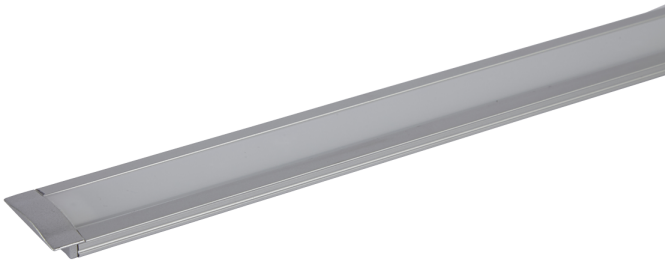

Product Data Sheet

JXR recessed profile in aluminium

Part No: **JXR-PROFILE**

- Recessed aluminium profile
- Fits 12mm wide LED tape
- Clear, frosted, opal and black diffuser available
- End caps available
- Available in 2.5m lengths

Technical Specification

Part No	JXR-PROFILE
Finish	Aluminium
Width	24.8
Internal Width	12.5
Depth	7

Cut Out	17.2
Material / Made From	Metal
Price per	per meter
Unit of sale	2.5
Notes	Bespoke service NOT available through online ordering, sold in stock lengths only.
Price	per meter