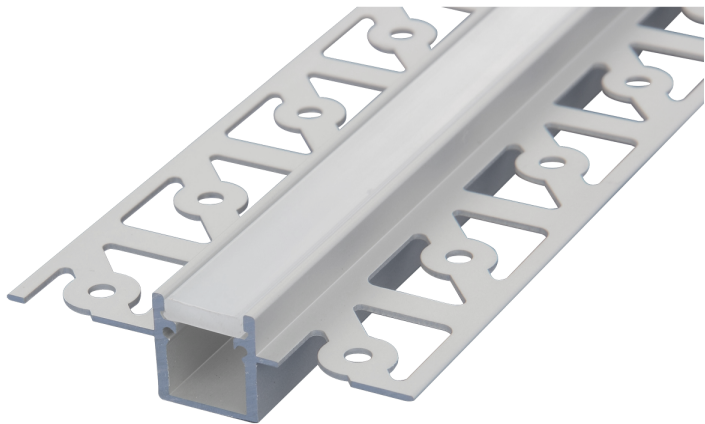

Product Data Sheet

JXNW narrow plaster-in wall profile

Part No: JXNW-PROFILE

- Narrow plaster-in wall profile
- Fits 8mm wide LED tape
- Opal diffuser available
- End caps available
- Available in 2.5m lengths

Technical Specification

Part No	JXNW-PROFILE
Finish	Aluminium
Width	51
Internal Width	9.5
Depth	13

Cut Out	12
Material / Made From	Metal
Unit of sale	2.5
Price	per meter
Notes	Bespoke service NOT available through online ordering, sold in stock lengths only.