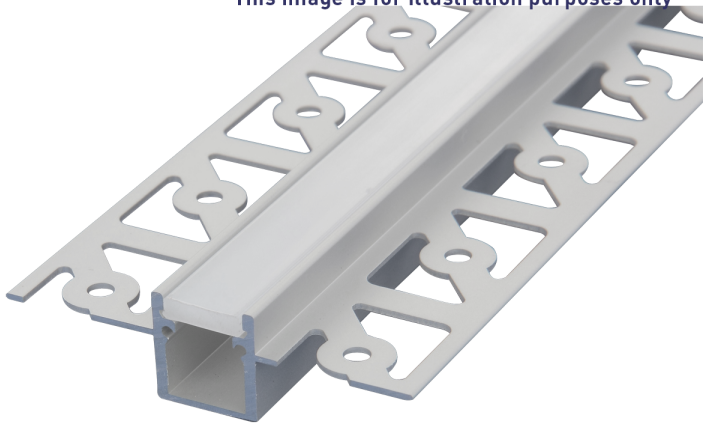

Product Data Sheet

JXNW end cap set

Part No: JXNW-END-SET

- Narrow plaster-in wall profile end cap set

This image is for illustration purposes only

Technical Specification

Part No	JXNW-END-SET
Unit of sale	1
Price	each
Notes	