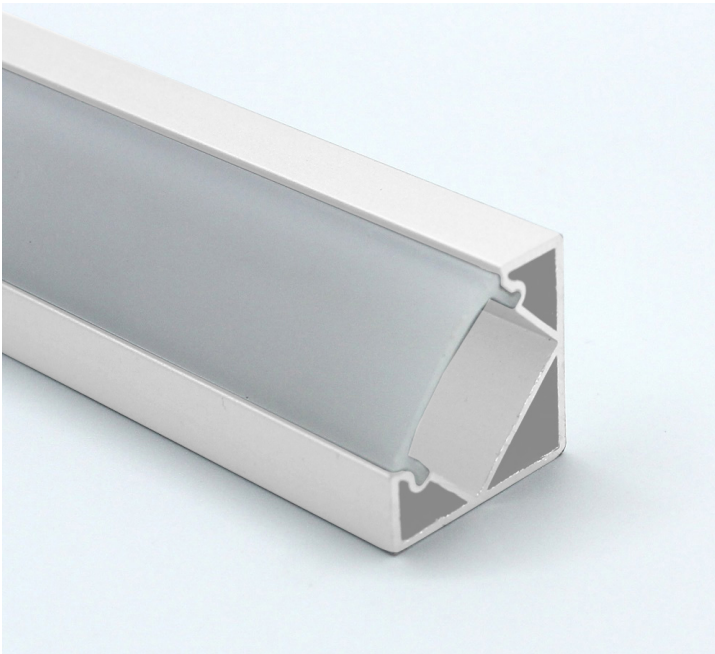

Product Data Sheet

JXC White Corner Profile

Part No: JXC-WH-PROFILE

- Surface mounted corner profile
- Fits 12mm wide LED tape
- Clear, frosted, opal and black diffuser available
- Fixing clips available
- End caps available
- Available in 2.5m lengths

Technical Specification

Part No	JXC-WH-PROFILE
Finish	White
Width	18.1
Internal Width	12.5
Depth	18.1
Material / Made From	Metal

Unit of sale	2.5
Price	per meter
Notes	Bespoke service NOT available through online ordering, sold in stock lengths only.