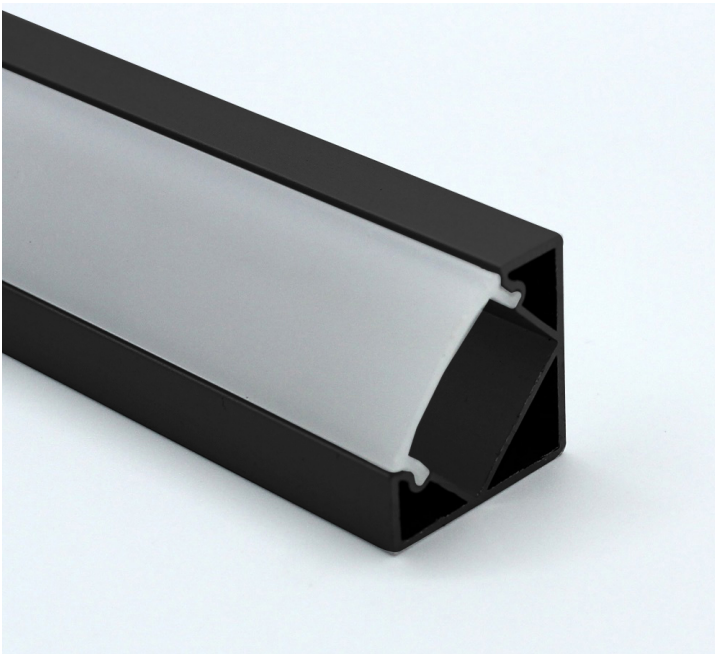

### JXC Black Corner Profile

Part No: JXC-BK-PROFILE

- Surface mounted corner profile
- Fits 12mm wide LED tape
- Clear, frosted, opal and black diffuser available
- Fixing clips available
- End caps available
- Available in 2.5m lengths

### Technical Specification

Part No	JXC-BK-PROFILE
Finish	Black
Width	18.1
Internal Width	12.5
Depth	18.1
Material / Made From	Metal

<b>Unit of sale</b>	2.5
<b>Price</b>	per meter
<b>Notes</b>	Bespoke service NOT available through online ordering, sold in stock lengths only.