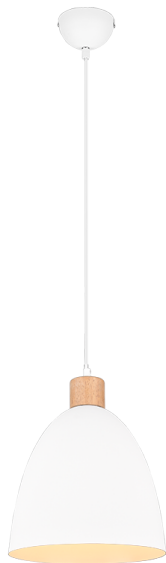

Product Data Sheet

Jagger Pendant - Matt White

Part No: R30681031

- Ceiling mounting
- IP20
- Requires E27 x 1 max 40W
- Lamp(s) not included

Technical Specification

Part No	R30681031
Finish	Matt White
Voltage	240
IP Rating	20
Lamp Holder	E27 (ES) - 40W
Lamp Included	N
Diameter	250

Drop	300
Class 1 or 2 or 3	I
Unit of sale	1
Price	each
Notes	