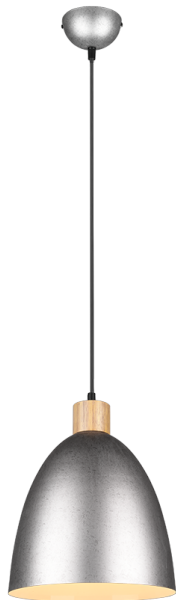

### Jagger Pendant - Brushed Nickel

Part No: R30681067

- Ceiling mounting
- IP20
- Requires E27 x 1 max 40W
- Lamp(s) not included

### Technical Specification

Part No	R30681067
Finish	Brushed Nickel
Voltage	240
IP Rating	20
Lamp Holder	E27 (ES) - 40W
Lamp Included	N
Diameter	250

<b>Drop</b>	300
<b>Class 1 or 2 or 3</b>	I
<b>Unit of sale</b>	1
<b>Price</b>	each
<b>Notes</b>	
<b>EAN</b>	4017807503203