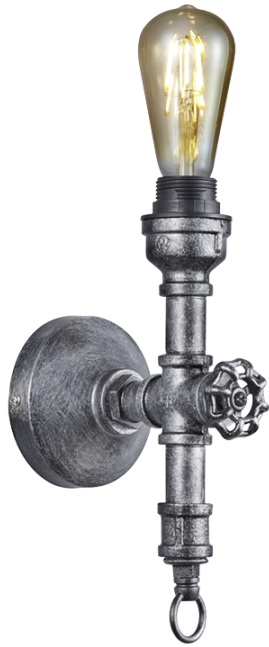

Product Data Sheet

Gotham industrial look wall light

Part No: 207000188

- Requires E27 max 60W lamp

Technical Specification

Part No	207000188
Finish	Antique Silver
Voltage	240
IP Rating	20
Lamp Holder	E27 (ES)
Lamp Included	N
Length	465
Width	146
Depth	173
Class 1 or 2 or 3	I
Material / Made From	Metal
EAN	4017807356076
Notes	
Unit of sale	1
Price per	each
Diameter	