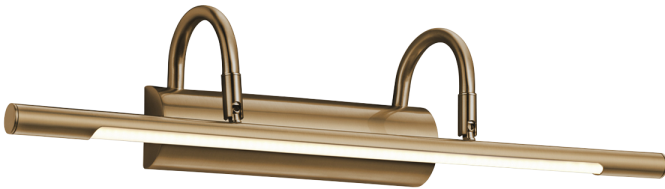

Product Data Sheet

Cuadro LED picture light brass finish

Part No: 225210104

- Built-in LED
- Adjustable head

Technical Specification

| | |
|--------------------|------------|
| Part No | 225210104 |
| Lumens | 600 |
| CCT | 3000 |
| Colour Temperature | Warm White |
| Finish | Brass |
| Voltage | 240 |
| Wattage | 8 |
| CRI | 80 |

| | |
|-----------------------------|----------------|
| IP Rating | 20 |
| Dimmable | N |
| Lamp Holder | Integrated LED |
| Length | 105 |
| Width | 480 |
| Depth | 100 |
| Class 1 or 2 or 3 | I |
| Material / Made From | Metal |
| EAN | 4017807256314 |
| Notes | |
| Unit of sale | 1 |
| Price per | each |
| Price | each |