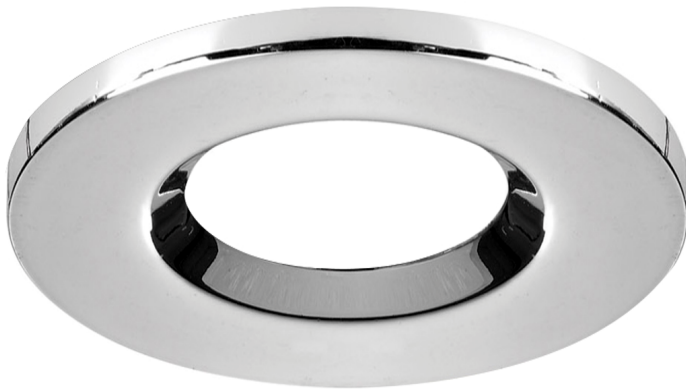

Product Data Sheet

Chrome bezel for fixed Elan LED Downlight

Part No: ELANBEZ-CH

- Fixed Bezel for ELAN fitting

Technical Specification

Part No	ELANBEZ-CH
Finish	Chrome
Diameter	84
EAN	5055530809260
Unit of sale	1
Notes	
Price per	each
Price	each