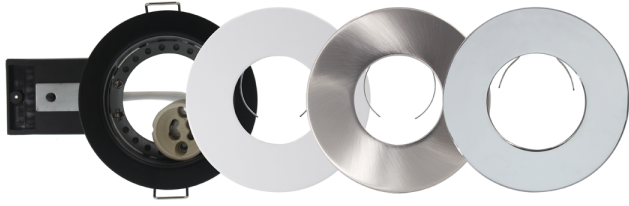

### brushed nickel open back IP65 fire rated downlight

Part No: **FN-S-BN**

- Twist off bezel
- Loop In/Out Push Fit Terminal
- 30,60,90 minute fire rated - timber joist
- Engineered joist tested including i-joist & posi joist - details on request

## Technical Specification

Part No	FN-S-BN
Finish	Brushed Nickel
Voltage	240
IP Rating	65
Lamp Holder	GU10
Lamp Included	No
Depth	100
Diameter	85
Cut Out	68
Class 1 or 2 or 3	II
EAN	5055530823709
Price per	each
Unit of sale	1
Notes	
Price	each