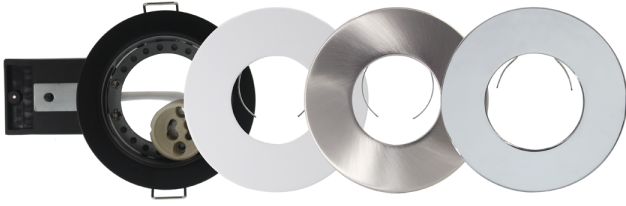

Product Data Sheet

brushed nickel open back fixed fire rated downlight

Part No: **FN-F-BN**

- Twist off bezel
- Loop In/Out Push Fit Terminal
- 30,60,90 minute fire rated - timber joist
- Engineered joist tested including i-joist & posi joist - details on request

Technical Specification

Part No	FN-F-BN
Finish	Brushed Nickel
Voltage	240
IP Rating	20
Lamp Holder	GU10
Lamp Included	No
Depth	98
Diameter	85
Cut Out	68
Class 1 or 2 or 3	II
EAN	5055530823679
Unit of sale	1
Notes	
Price per	each
Price	each