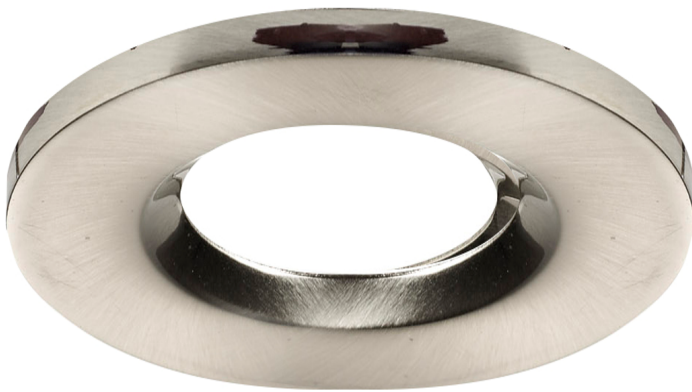

Product Data Sheet

Brushed nickel bezel for fixed Elan LED Downlight

Part No: ELANBEZ-BN

- Fixed Bezel for ELAN fitting

Technical Specification

Part No	ELANBEZ-BN
Finish	Brushed Nickel
Diameter	84
EAN	5055530809277
Price per	each
Unit of sale	1
Notes	
Price	each