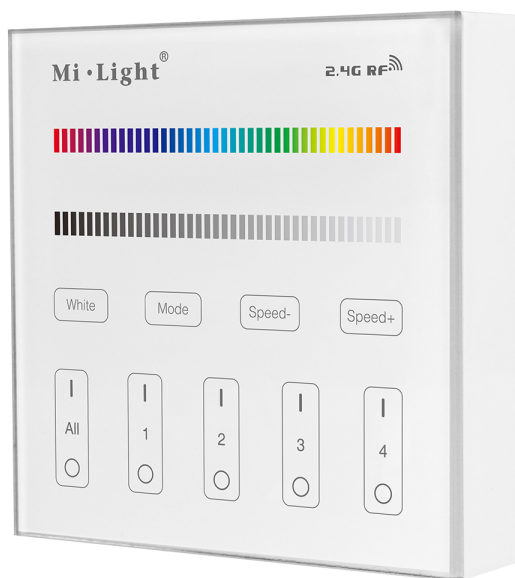

### White RGB & RGB+Single Colour RF wall panel remote 4 zone - Battery powered

Part No: RF-Z-W4C-REM

- White RGB, RGB+Single Colour
- Works with relevant RF receivers
- Battery powered
- Tempered glass face plate with high precision capacitive touch screen IC
- 2.4GHz high RF control with long range
- 60 second delay switching off function

## Technical Specification

Part No	RF-Z-W4C-REM
Wattage	12V - 144W / 24V - 288W
IP Rating	20
Length	86

<b>Width</b>	86
<b>Depth</b>	20
<b>Class 1 or 2 or 3</b>	III
<b>EAN</b>	5055530824928
<b>Price per</b>	each
<b>Unit of sale</b>	1
<b>Notes</b>	
<b>Finish</b>	White
<b>Price</b>	each