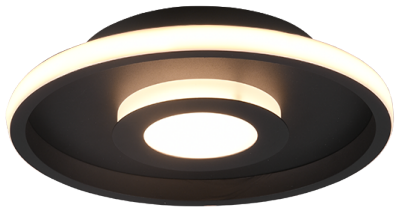

### Ascari - Matt Black

Part No: 680810332

- Switch dimming via standard wall switch 3 levels 25%, 50% or 100%
- Ceiling mounting
- IP44 rated - suitable for use within a bathroom

## Technical Specification

Part No	680810332
Finish	Matt Black
Voltage	240
Wattage	28
IP Rating	44
Lamp Holder	E27 (ES)
Lamp Included	N

<b>Length</b>	68
<b>Dimmable</b>	Y
<b>Diameter</b>	300
<b>Unit of sale</b>	1
<b>Price</b>	each
<b>Notes</b>	
<b>EAN</b>	4017807508512