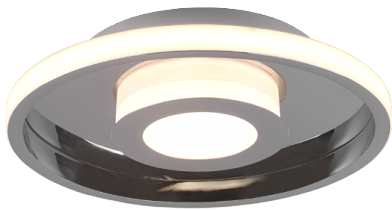

Product Data Sheet

Ascari - Chrome

Part No: **680810306**

- Switch dimming via standard wall switch 3 levels 25%, 50% or 100%
- Ceiling mounting
- IP44 rated - suitable for use within a bathroom

Technical Specification

Part No	680810306
Finish	Chrome
Voltage	240
Wattage	28
IP Rating	44
Lamp Holder	E27 (ES)
Lamp Included	N

Length	68
Dimmable	Y
Diameter	300
Unit of sale	1
Price	each
Notes	
EAN	4017807508505