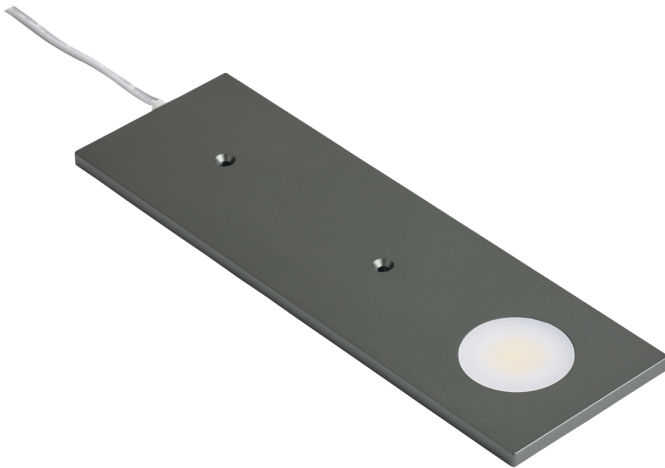

### Anthracite ultra thin LED under cabinet light - 6500k

Part No: **TARGA-AN-CW**

- COB (chip on board) LED technology
- 120° beam angle
- Opal diffuser for uniformed dotless light
- 2m input lead with TOP connector
- Requires 12V LED driver

## Technical Specification

<b>Part No</b>	<b>TARGA-AN-CW</b>
<b>Lumens</b>	280
<b>CCT</b>	6500
<b>Colour Temperature</b>	Cool White
<b>Finish</b>	Anthracite
<b>Voltage</b>	12
<b>Wattage</b>	3
<b>CRI</b>	80
<b>IP Rating</b>	20
<b>Dimmable</b>	Y
<b>Lamp Holder</b>	Integrated LED
<b>Connector Type</b>	TOP
<b>Length</b>	190
<b>Width</b>	60
<b>EAN</b>	5055530823815
<b>Depth</b>	5