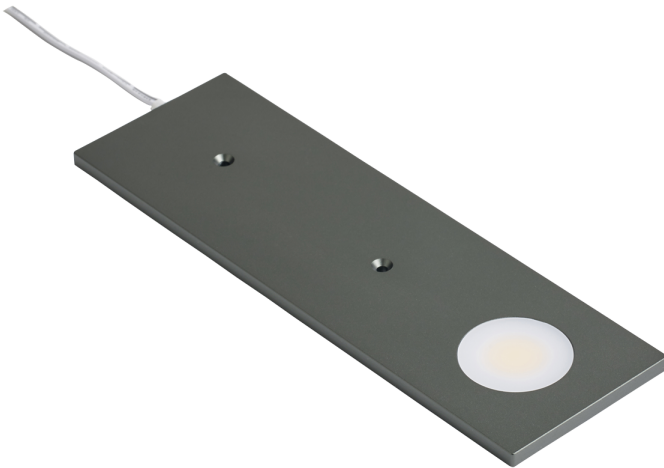

### Anthracite ultra thin LED under cabinet light - 3000k

Part No: **TARGA-AN-WW**

- COB (chip on board) LED technology
- 120° beam angle
- Opal diffuser for uniformed dotless light
- 2m input lead with TOP connector
- Requires 12V LED driver

## Technical Specification

<b>Part No</b>	<b>TARGA-AN-WW</b>
<b>Lumens</b>	260
<b>CCT</b>	3000
<b>Colour Temperature</b>	Warm White
<b>Finish</b>	Anthracite
<b>Voltage</b>	12
<b>Wattage</b>	3
<b>CRI</b>	80
<b>IP Rating</b>	20
<b>Dimmable</b>	Y
<b>Lamp Holder</b>	Integrated LED
<b>Connector Type</b>	TOP
<b>Length</b>	190
<b>Width</b>	60
<b>EAN</b>	5055530823839
<b>Depth</b>	5