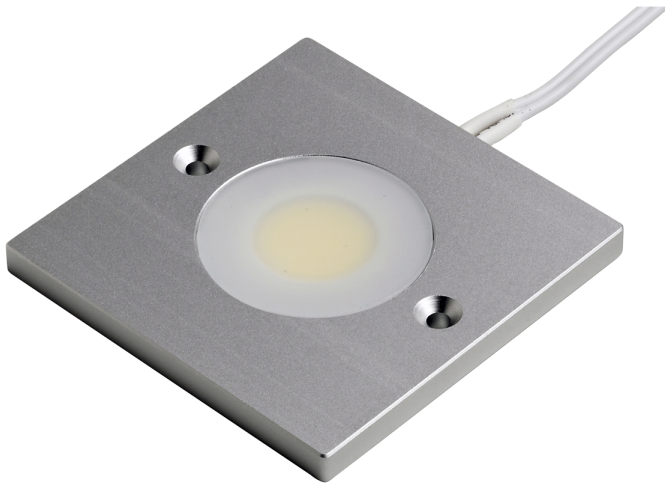

Product Data Sheet

Aluminium square ultra thin LED under cabinet light -6500k

Part No: SQ-TARGA-CW

- COB (chip on board) LED technology
- 120° beam angle
- Opal diffuser for uniformed dotless light
- 2m input lead with TOP connector
- Requires 12V LED driver

Technical Specification

Part No	SQ-TARGA-CW
Lumens	280
CCT	6500
Colour Temperature	Cool White
Finish	Aluminium
Voltage	12

Wattage	3
CRI	80
IP Rating	20
Dimmable	Y
Lamp Holder	Integrated LED
Connector Type	TOP
Length	60
Width	60
EAN	5055530818330
Depth	5
Class 1 or 2 or 3	II
Material / Made From	Aluminium
Notes	
Unit of sale	1
Price per	each
Price	each