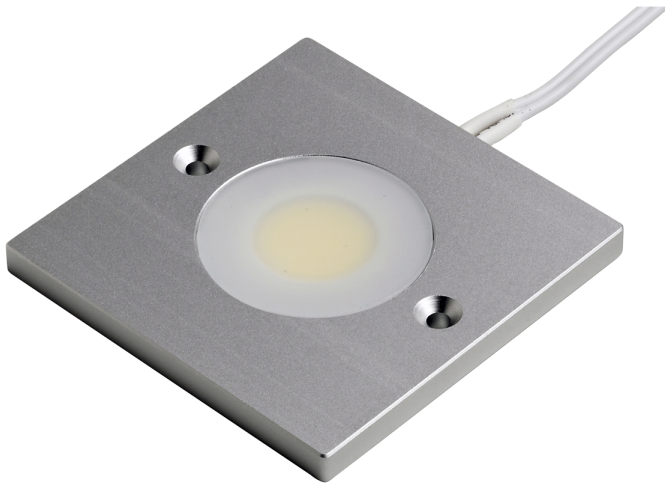

### Aluminium square ultra thin LED under cabinet light - 3000k

Part No: SQ-TARGA-WW

- COB (chip on board) LED technology
- 120° beam angle
- Opal diffuser for uniformed dotless light
- 2m input lead with TOP connector
- Requires 12V LED driver

## Technical Specification

Part No	SQ-TARGA-WW
Lumens	260
CCT	3000
Colour Temperature	Warm White
Finish	Aluminium
Voltage	12

<b>Wattage</b>	3
<b>CRI</b>	80
<b>IP Rating</b>	20
<b>Dimmable</b>	Y
<b>Lamp Holder</b>	Integrated LED
<b>Connector Type</b>	TOP
<b>Length</b>	60
<b>Width</b>	60
<b>EAN</b>	5055530818347
<b>Depth</b>	5
<b>Class 1 or 2 or 3</b>	II
<b>Material / Made From</b>	Aluminium
<b>Notes</b>	
<b>Unit of sale</b>	1
<b>Price per</b>	each
<b>Price</b>	each