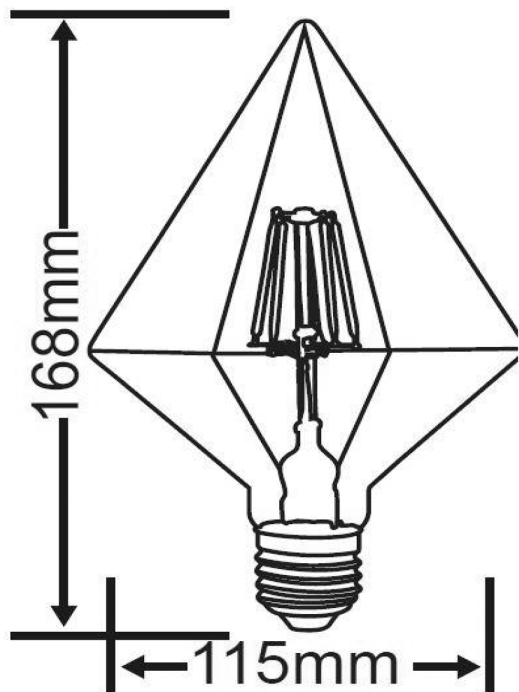

Product Data Sheet

4W LED arrow shape filament lamp - smoked glass

Part No: 901-454

- E27 ES CAP

Technical Specification

Part No	901-454
Lumens	140
CCT	3000
Colour Temperature	Warm White
Voltage	240
Wattage	4
CRI	80
IP Rating	20
Dimmable	N
Lamp Holder	E27 (ES)
Length	168
Diameter	115
Class 1 or 2 or 3	II
Material / Made From	Glass
EAN	4017807412666